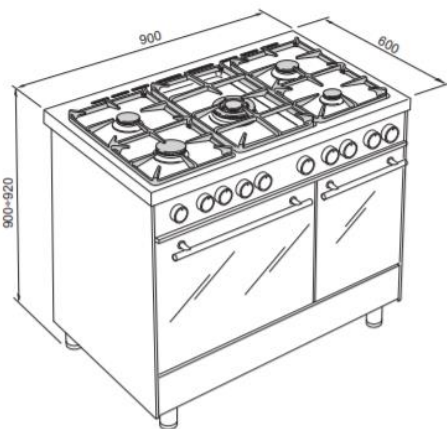

Kenwood CK425-G

Gas Twin cavity range cooker in black glass – 90 cm

COOKTOP

Stainless steel cooktop
5 gas burners including 3.5 kW Triple ring burner
Cast iron pan-supports plus cast iron wok stand

GAS MAIN OVEN WITH GRILL – Drop down door

Gas oven
Electric grill
Minute minder 120'
Interior light
Cooling fan system
«Easy to clean» special enamel coating
Double glass door with removable inner door glass for cleaning
Usable volume: 67 litres – A Energy rating
ACCESSORIES: Grill pan and trivet, Flat Shelf

SMALL OVEN – Drop down door

Conventional electric oven (three functions)
Gas grill
Interior light
Cooling fan system
Double glass door with removable inner door glass for cleaning
«Easy to clean» special enamel coating
Usable volume: 41 litres – B Energy rating
ACCESSORIES: Grill pan and trivet and two wire handles, Flat shelf

Storage compartment with drop down door

LPG conversion kit

Main Oven

Small Oven